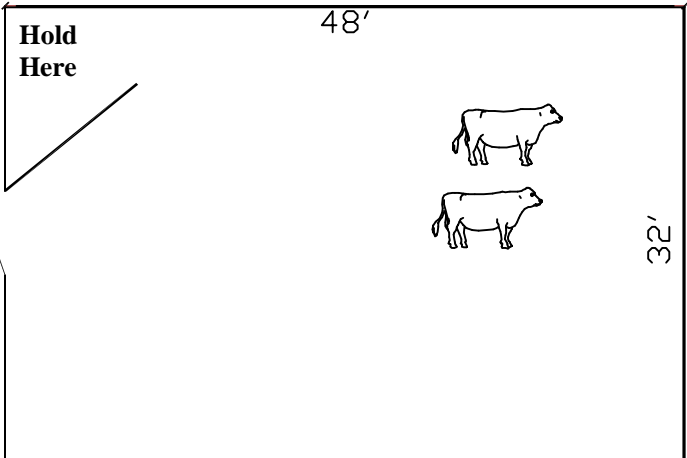

**Start**

**Finish**

**OHSET**  
**PATTERN #2**  
**Working Rancher**  
 #2.14.19 Revised 12-09-18

Legend :	
Walk	—————
Jog	- - - - -
Extended Jog	- · - · -
Lope	— · — · —
Lope with Energy	- · - · -
Back	X X X X X
Start Cone	Δ